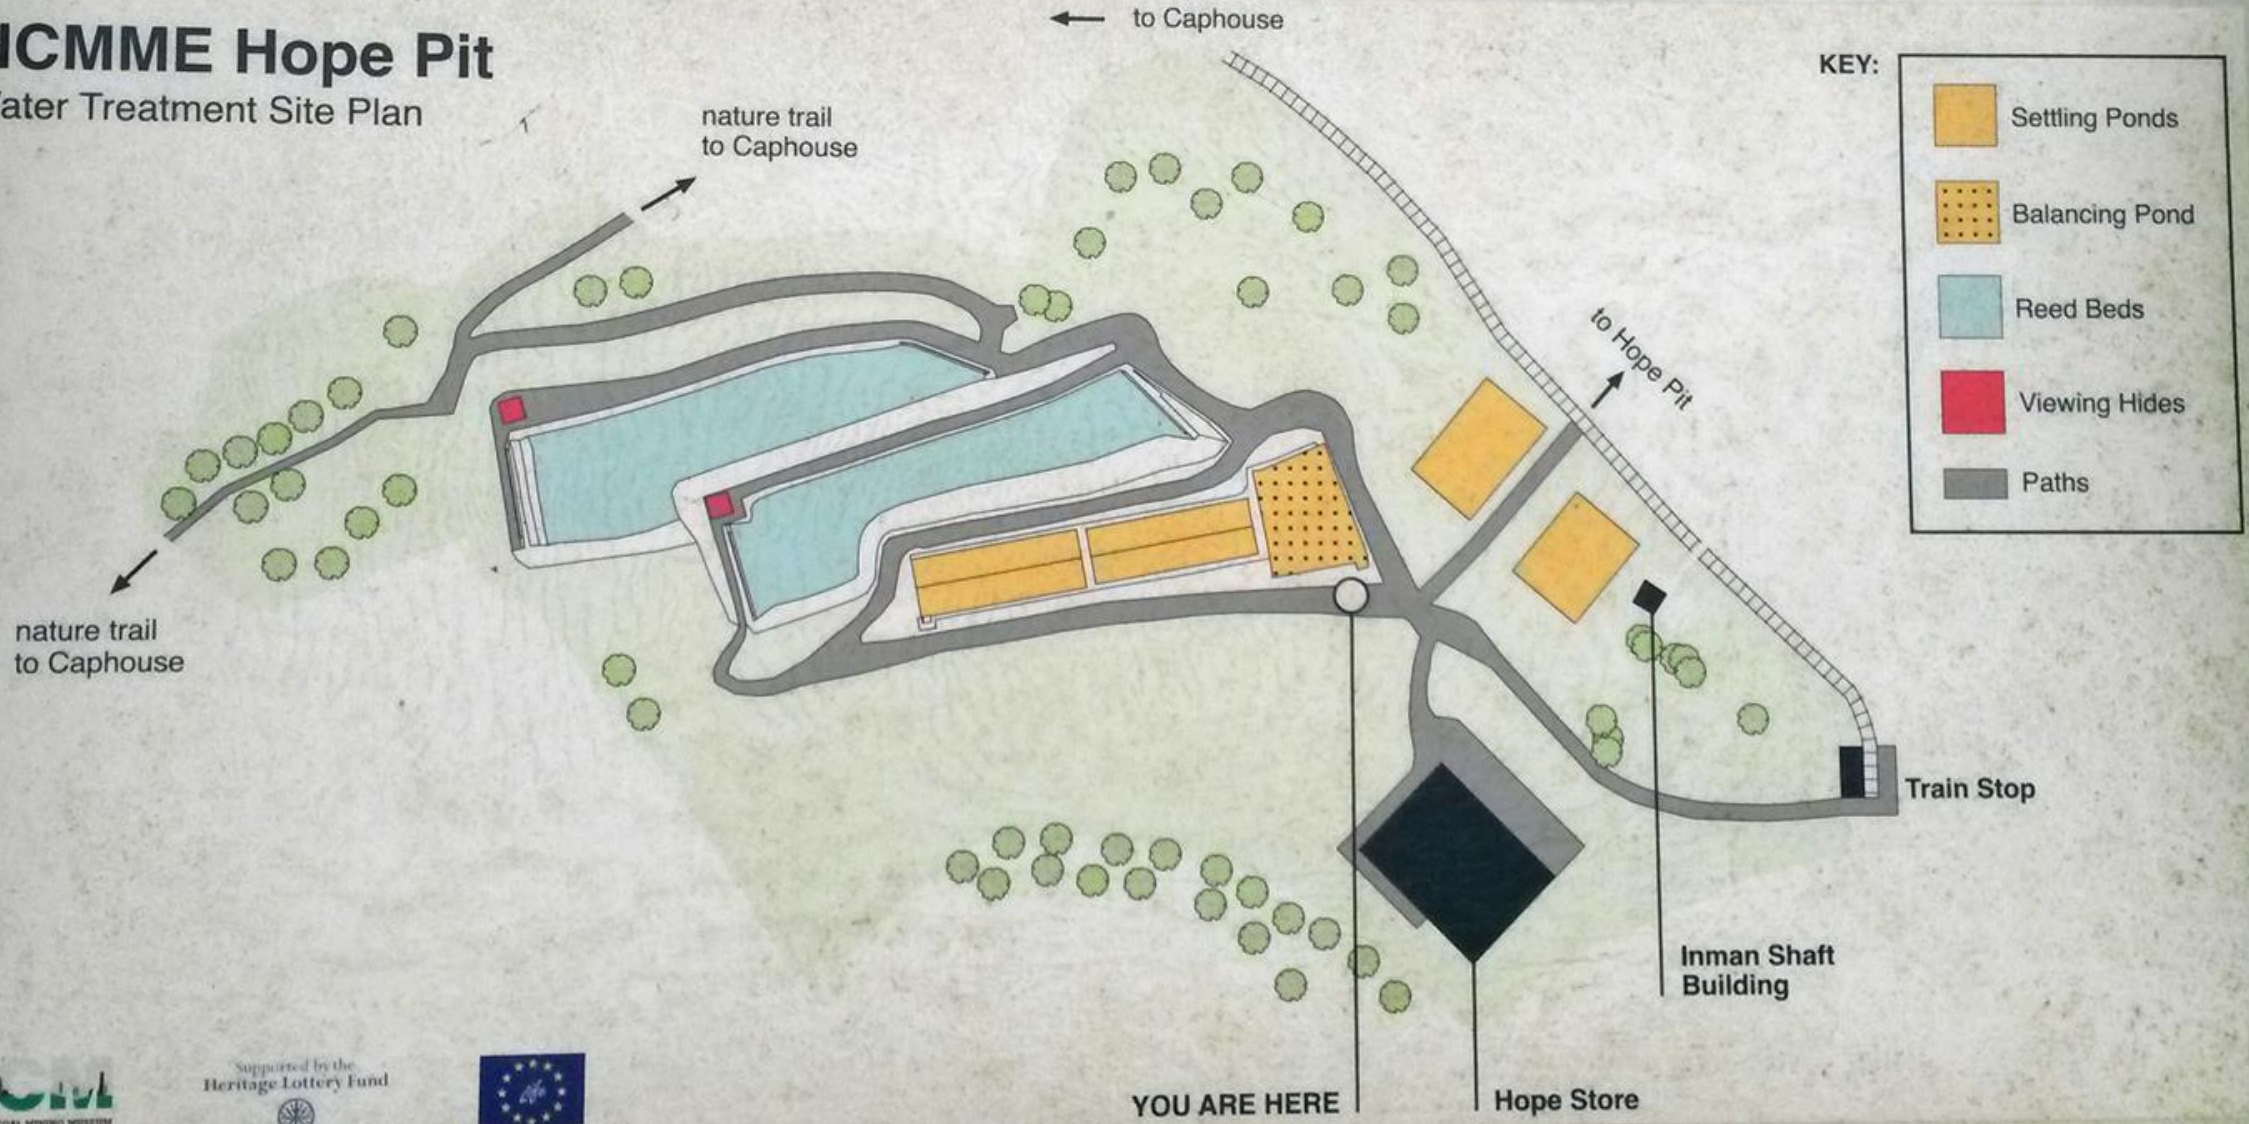

ERNIE

ERIC

The train car is for the use of 18 years of age and older without accompaniment by an adult.

MERRY CHRISTMAS

HEROES & HEROINES
Sharing Stories

BE INSPIRED FROM MAY
FREE ADMISSION

Water Treatment Lagoons

NCMME Hope Pit

Water Treatment Site Plan

The
COAL
AUTHORITY

The Coal Authority /
National Coal Mining Museum for England

NCM
NATIONAL COAL
MINING MUSEUM

Caphouse Colliery Minewater Treatment Facility

CHC
CHEETHAM HILL CONSTRUCTION